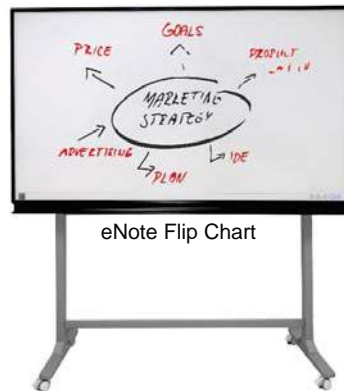

eNote Flip-Chart

HANSHIN eNote Flip-Chart is an electronic flipchart, which able to directly / indirectly connect to any mobile devices. Using a regular dry erase marker, all notes written on eNote Board can be shared, saved and edited in seconds on your mobile phone / tablet. Support IOS & Android.

Easy to set up with no IT integration required.

- Tempered Glass
- Ceramic Surface
- Steel Surface

Model	46"	65"	76"
Processor	Build-in ARM System		
Writing Area	W 680 x H 940 mm	W 1410 x H 1030 mm	W 1650 x H 910 mm
Unit Weight	18 KG	26 KG	27 KG
Surface	Tempered Glass		Ceramic
Power Consumption	5V - 300mA		
Communication	Bluetooth BLE 4.0 Technology		
Active Pen Tray	Color Detection		
Included Items	Pen Tray, Free Licensed Software (eNote Apps)		

* Products listed in this Hanshin catalogue are based on the September 2017 Lineup. Designs, models and specifications are subject to change without notice.

Meeting Room

Public Area

Classroom

Hanshin eNote Flip-Chart digitally capture, save and share your whiteboard notes. What you see on the eNote Flip-Chart is synchronizing with the mobile phone, tablet or PC. eNote Flip-Chart App lets user add private notes to the shared content on the mobile device, allows user to create its own notes.

eNote Flip Chart

Mobile Phone

Real - Time Sharing

Mobile Phone

Tablet

Computer

Real mobility by connecting with a portable power bank.

Create your own library on your mobile phone in eNote Flip-Chart App.