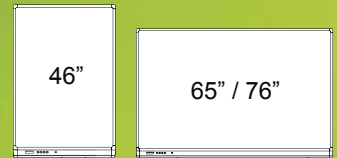

eNote Flip-Chart