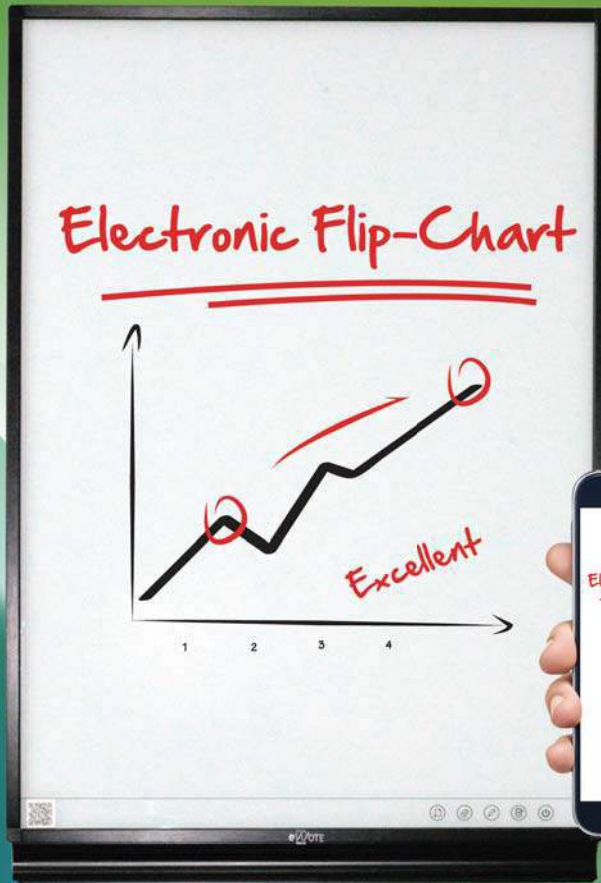

eNote Flip-Chart

HANSHIN eNote Flip-Chart is an electronic flipchart, which able to directly / indirectly connect to any mobile devices. Using a regular dry erase marker, all notes written on eNote Board can be shared, saved and edited in seconds on your mobile phone / tablet. Support IOS & Android.

Easy to set up with no IT integration required.

- Tempered Glass
- Ceramic Surface
- Steel Surface

Model	46"	65"	76"
Processor	Build-in ARM System		
Writing Area	W 680 x H 940 mm	W 1410 x H 1030 mm	W 1650 x H 910 mm
Unit Weight	18 KG	26 KG	27 KG
Surface	Tempered Glass		Ceramic
Power Consumption	5V - 300mA		
Communication	Bluetooth BLE 4.0 Technology		
Active Pen Tray	Color Detection		
Included Items	Pen Tray, Free Licensed Software (eNote Apps)		

* Products listed in this Hanshin catalogue are based on the September 2017 Lineup. Designs, models and specifications are subject to change without notice.

Meeting Room

Public Area

Classroom

Hanshin eNote Flip-Chart digitally capture, save and share your whiteboard notes. What you see on the eNote Flip-Chart is synchronizing with the mobile phone, tablet or PC. eNote Flip-Chart App lets user add private notes to the shared content on the mobile device, allows user to create its own notes.

eNote Flip Chart

Mobile Phone

Real - Time Sharing

Mobile Phone

Tablet

Computer

Real mobility by connecting with a portable power bank.

Create your own library on your mobile phone in eNote Flip-Chart App.