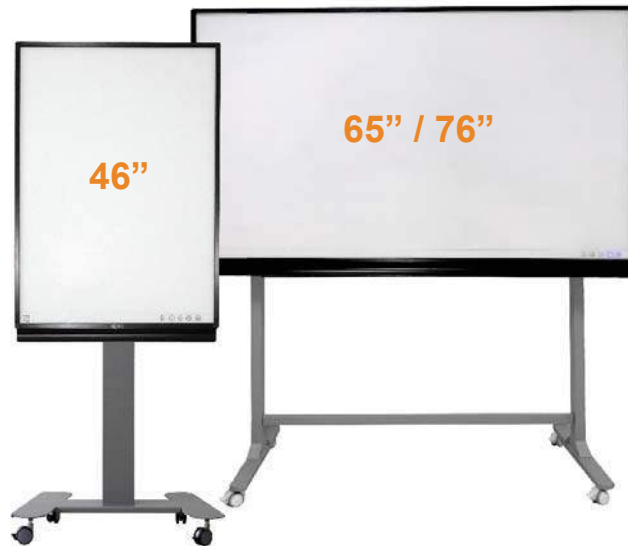

eNote Flip-Chart

HANSHIN eNote Flip-Chart is an electronic flipchart, which able to directly / indirectly connect to any mobile devices. Using a regular dry erase marker, all notes written on eNote Board can be shared, saved and edited in seconds on your mobile phone / tablet. Support IOS & Android.

Easy to set up with no IT integration required.

- Tempered Glass
- Ceramic Surface
- Steel Surface

Model	46"	65"	76"
Processor	Build-in ARM System		
Writing Area	W 680 x H 940 mm	W 1410 x H 1030 mm	W 1650 x H 910 mm
Unit Weight	18 KG	26 KG	27 KG
Surface	Tempered Glass		Ceramic
Power Consumption	5V - 300mA		
Communication	Bluetooth BLE 4.0 Technology		
Active Pen Tray	Color Detection		
Included Items	Pen Tray, Free Licensed Software (eNote Apps)		

* Products listed in this Hanshin catalogue are based on the September 2017 Lineup. Designs, models and specifications are subject to change without notice.

Meeting Room

Public Area

Classroom

Hanshin eNote Flip-Chart digitally capture, save and share your whiteboard notes. What you see on the eNote Flip-Chart is synchronizing with the mobile phone, tablet or PC. eNote Flip-Chart App lets user add private notes to the shared content on the mobile device, allows user to create its own notes.

eNote Flip Chart

Mobile Phone

Real - Time Sharing

Mobile Phone

Tablet

Computer

Real mobility by connecting with a portable power bank.

Create your own library on your mobile phone in eNote Flip-Chart App.